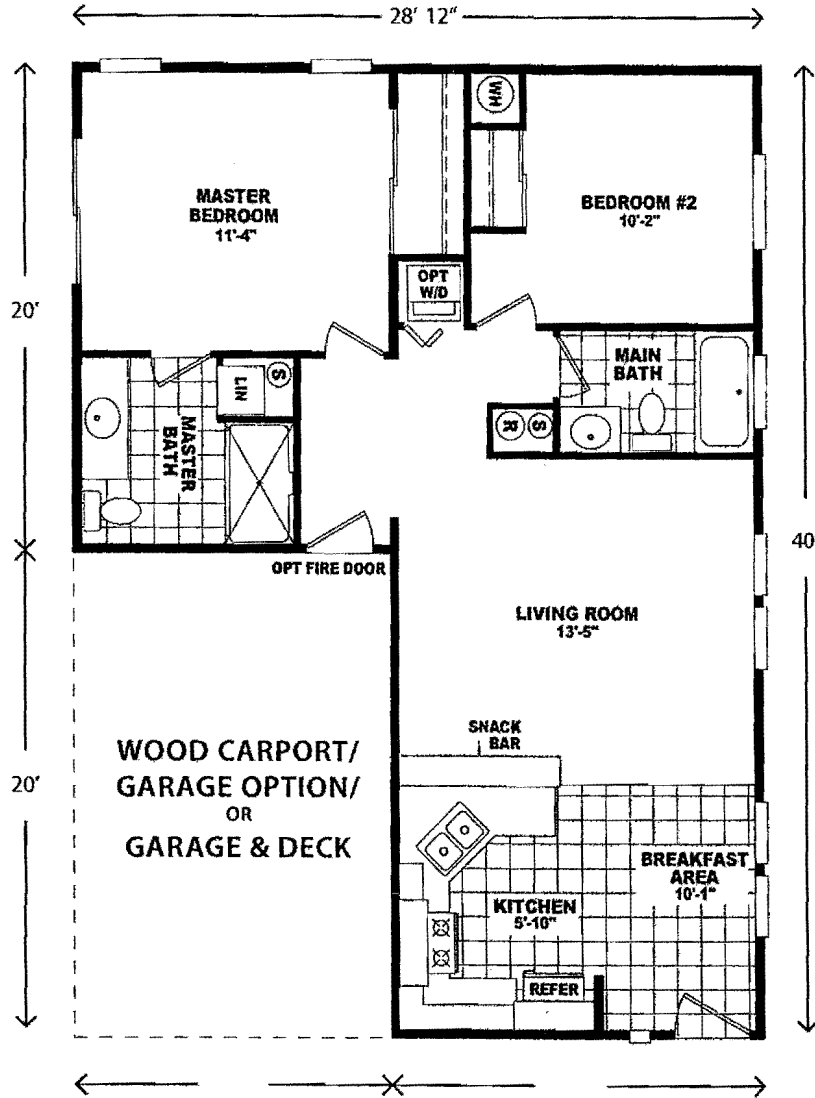

Carefree

Model: II-891B

Livable Sq. Ft. 891
 Porch Sq. Ft. 0
 Approximate Total Sq. Ft. 891

Silveridge RV Resort

8265 East Southern Avenue, Mesa, Arizona 85209

Plans Exclusive and Property of Interstate Home Sales